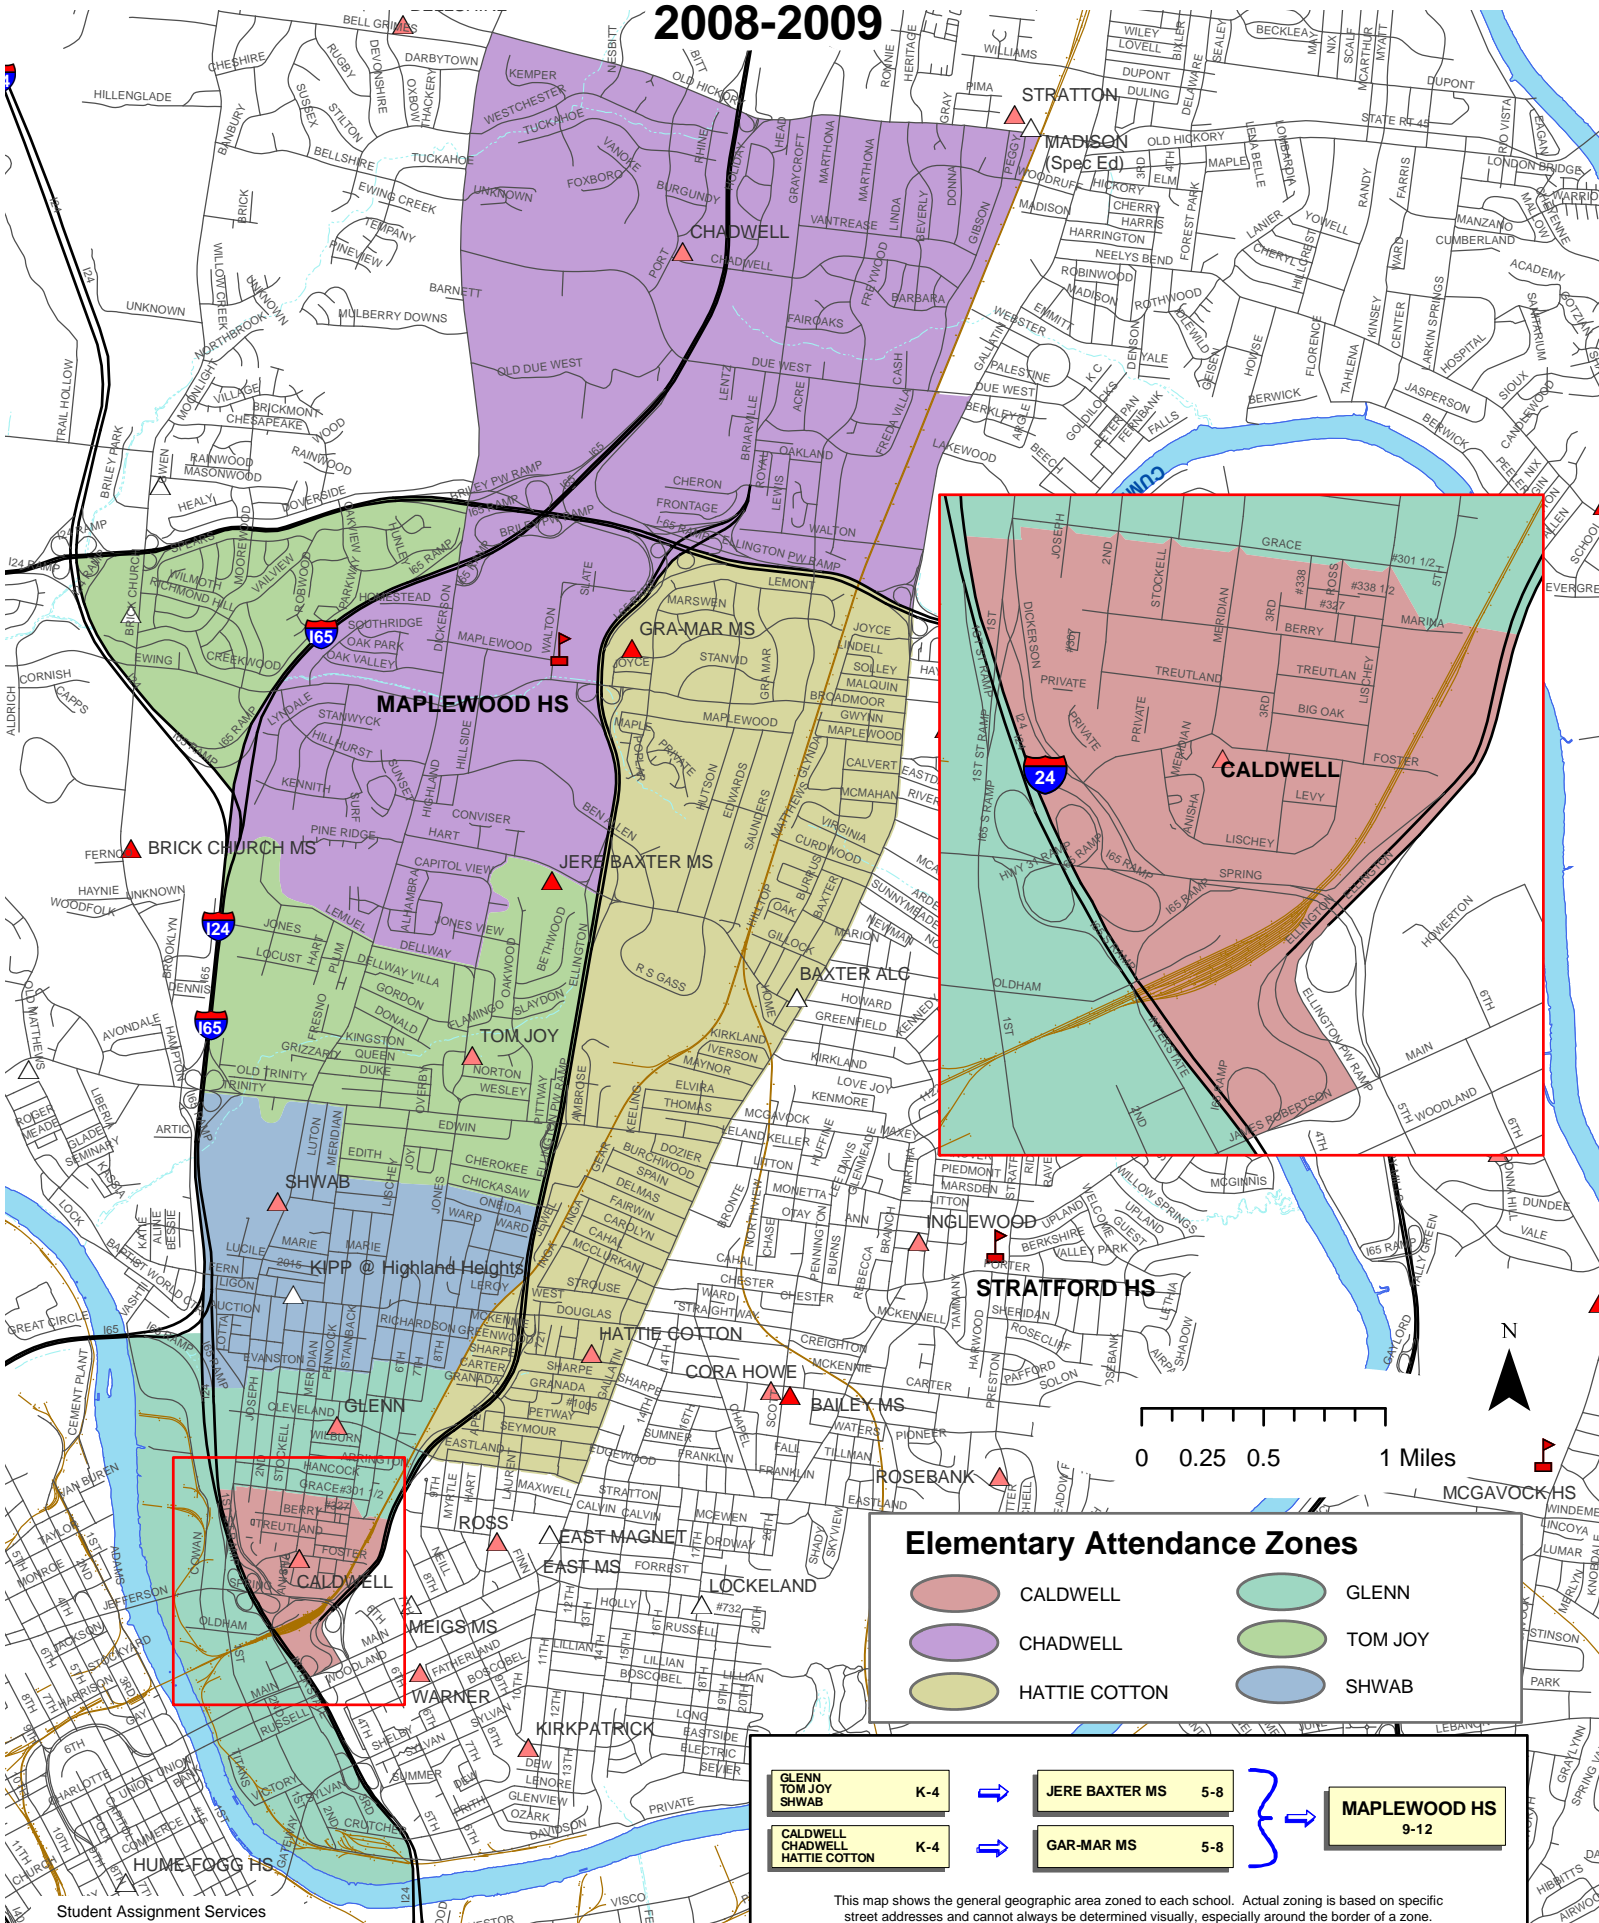

# Maplewood High School Cluster

2008-2009

**Elementary Attendance Zones**

	CALDWELL		GLENN
	CHADWELL		TOM JOY
	HATTIE COTTON		SHWAB

	GLENN / TOM JOY / SHWAB	K-4	→		JERE BAXTER MS	5-8	} →		MAPLEWOOD HS	9-12
	CALDWELL / CHADWELL / HATTIE COTTON	K-4	→		GAR-MAR MS	5-8				

This map shows the general geographic area zoned to each school. Actual zoning is based on specific street addresses and cannot always be determined visually, especially around the border of a zone.